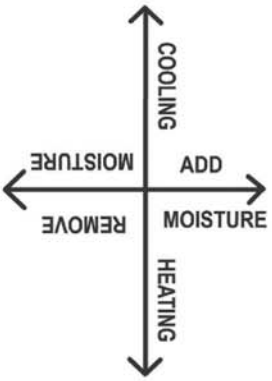

Centigrade PSYCHROMETRIC CHART

BAROMETRIC PRESSURE 29.92 INCHES OF MERCURY

DEWPOINT